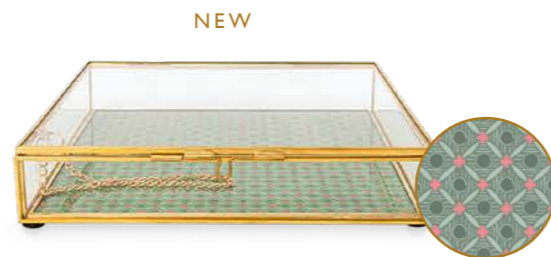

51.091.002 Photo Frame with Lock Gold M
20x26x0.7 cm - 1/12

51.091.003 Photo Frame with Lock Gold L
30x40x0.7 cm - 1/6

51.091.004 Photo Frame with Lock Gold XL
40x53x0.7 cm - 1/6

51.110.087 Storage Box Glass
Varnished Bottom Gold M - 21x33x9 cm - 1/8

51.110.085 Storage Box Glass
Varnished Bottom Gold Square - 21x21x4 cm - 1/8

51.110.088 Storage Box Glass
Varnished Bottom Gold L - 42x16.5x9 cm - 1/6

51.110.089 Storage Box Glass
Varnished Bottom Gold XL - 42x33x9 cm - 1/4