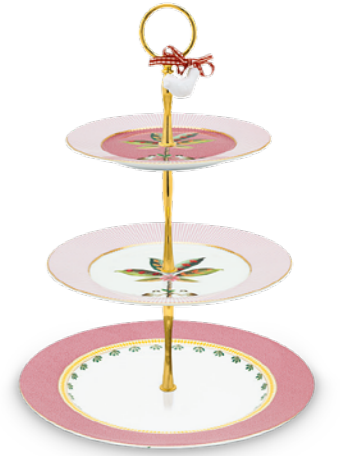

51.001.023 Plate Love Birds
Blue - Ø 21 cm - 6/36

51.001.024 Plate Love Birds Stripes
Blue-Khaki - Ø 21 cm - 6/36

51.001.019 Plate Love Birds
Blue - Ø 26.5 cm - 6/24

51.001.020 Plate Love Birds Stripes
Blue-Khaki - Ø 26.5 cm - 6/24

LA MAJORELLE COLLECTION

With the La Majorelle collection we give a tribute to the beautiful botanical gardens with its large diversity of colourful flowers and branches from all over the world. It's a lively display of flowers playfully combined with a nod to the palm trees and curious monkeys. The dots and stripes on the background give this design a surprising combination and a modern twist. The La Majorelle tableware collection is available in pretty pink and jeans blue.

The La Majorelle collection also includes glassware with a fairy-tale golden landscape.

• TABLEWARE •

51.007.036 Jug
La Majorelle Pink - 250 ml - 4/24

51.008.036 Sugar Bowl
La Majorelle Pink - 300 ml - 4/24

51.018.098 Plate Sugar & Creamer
La Majorelle Pink - 25x12 cm - 6/36

51.018.095 Cake Tray
La Majorelle Pink - Ø 30.5 cm - 1/4

51.018.093 Cake Tray
La Majorelle Pink - 33.3x15.5 cm - 6/24

51.018.097 Cake Stand 3/Layers
La Majorelle Pink - Ø 17-21 -26.5 cm - 1/6
Gift Box