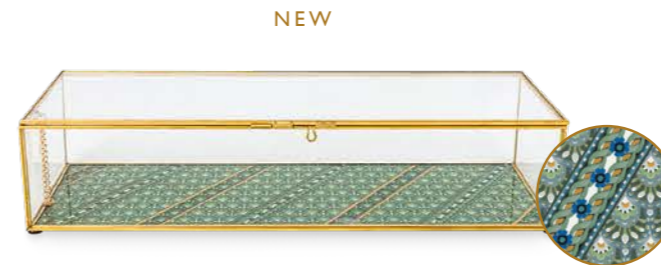

51.091.002 Photo Frame with Lock Gold M
20x26x0.7 cm - 1/12

51.091.003 Photo Frame with Lock Gold L
30x40x0.7 cm - 1/6

51.091.004 Photo Frame with Lock Gold XL
40x53x0.7 cm - 1/6

51.110.087 Storage Box Glass
Varnished Bottom Gold M - 21x33x9 cm - 1/8

51.110.085 Storage Box Glass
Varnished Bottom Gold Square - 21x21x4 cm - 1/8

51.110.088 Storage Box Glass
Varnished Bottom Gold L - 42x16.5x9 cm - 1/6

51.110.089 Storage Box Glass
Varnished Bottom Gold XL - 42x33x9 cm - 1/4