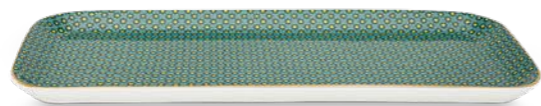

51.111.088 Tray
Twinkle Star Green - 27x12x1.5 cm - 6/36